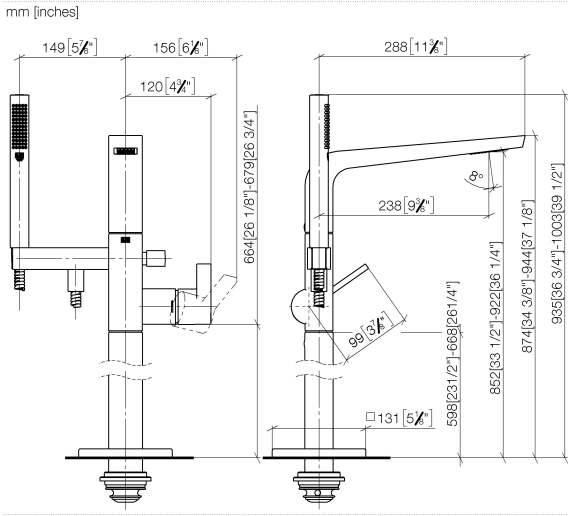

**CL.1 Single-lever bath mixer with stand pipe for free-standing assembly with hand shower set - Brushed Dark Platinum**

CL.1

25 863 705

- 238mm projection
- rectangular spray pattern with 55 individual jets
- max. spout flow rate 24.6 l/min
- Hand shower: COMPACT RAIN, max. flow rate 6.8 l/min (at 3 bar)
- bar-type hand shower with anti-scale system
- wall bracket
- automatic bath/shower diverter
- total height 935 - 1005 mm
- stand pipe height 598 - 668 mm
- height up to aerator 852 – 922 mm
- push-on rosette 131 x 131 mm
- metal shower hose 1250mm with integrated anti-twist protection

- Concealed floor mounting -** 35 945 970 90
- max. recess depth 150 mm
  - min. recess depth 80 mm

**CL.1 Single-lever bath mixer with stand pipe for free-standing assembly with hand shower set - Brushed Dark Platinum**

CL.1

25 863 705

mm [inches]

**Flow rate chart**

**Certificates**

Belgaqua\_19\_77\_27. LGA\_29727.

IAPMO\_4976 (4).

Belgaqua\_24-003-27\_1.