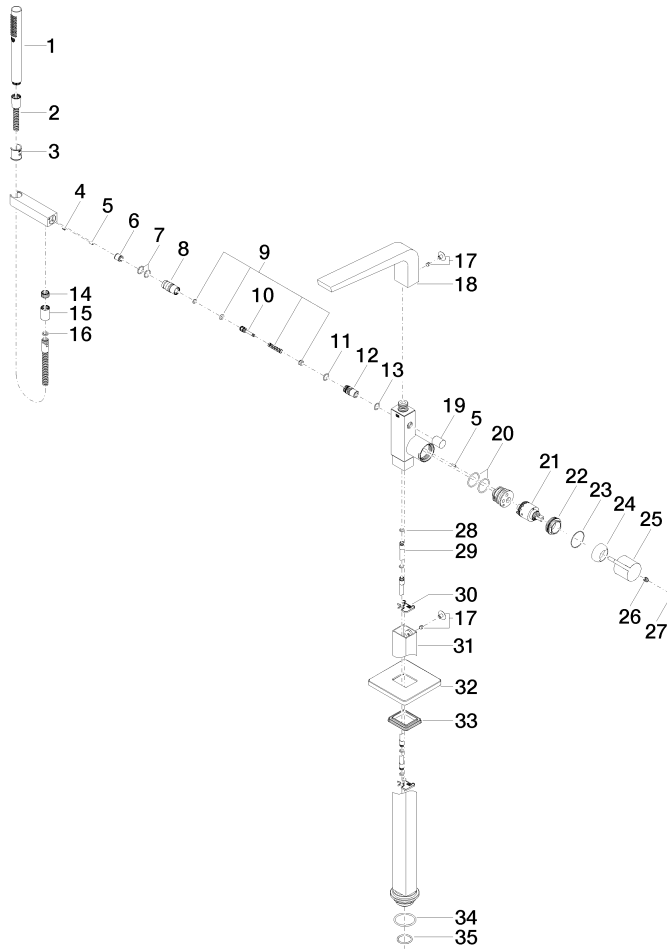

CL.1 Single-lever bath mixer with stand pipe for free-standing assembly with hand shower set - Brushed Dark Platinum

CL.1

25 863 705

CL.1 Single-lever bath mixer with stand pipe for free-standing assembly with hand shower set - Brushed Dark Platinum

CL.1

25 863 705

Spare parts list

No.	Item Number	Name	Quantity used	Delivery time
1	90 12 11 140 30-99	shower	1	30
2	90 30 02 072 00-99	Metal shower hose 1/2" x 3/8" x 1250 mm - Brushed Dark Platinum	1	30
3	09 18 40 118 90	sleeve	1	2
4	09 31 11 058 90	pin	1	2
5	09 31 11 040 90	pin	3	2
6	90 23 01 141 00 90	back-flow preventer	1	2
7	90 14 10 010 00 90	seal	2	2
8	09 24 03 130-00	nipple	1	10
9	90 16 02 023 00 90	spring	1	2
10	09 31 09 094 20-99	pull-rod	1	30
11	90 14 10 055 00 90	seal	1	2
12	09 21 34 080-99	nipple	1	30
13	90 14 10 033 00 90	seal	1	2
14	09 24 03 069 90	nipple	1	2
15	90 21 02 069 00-99	cover	1	30
16	90 14 20 026 00 90	seal	1	2
17	04 31 20 034 00 90	plug	2	2
18	90 11 70 008 00-99	spout	1	30
19	09 20 71 031-99	handle	1	30
20	09 14 10 148 90	seal	2	2
21	90 15 05 039 00 90	cartridge	1	2
22	09 24 04 298 90	nut	1	2
23	09 14 10 037 90	seal	1	2
24	09 28 30 036-99	cover	1	30
25	09 20 67 014-99	handle	1	30
26	90 31 11 030 00 90	pin	1	2
27	90 31 20 087 00-99	plug	1	30
28	09 14 10 139 90	seal	2	2
29	04 28 22 025 00 90	connection	2	2
30	09 20 93 051 90	holder	2	2
31	04 28 22 024 00-99	pipe	1	30
32	09 27 71 011-99	rosette	1	30
33	09 14 03 107 90	seal	1	2
34	09 14 10 084 90	seal	1	2
35	09 14 10 018 90	seal	1	2